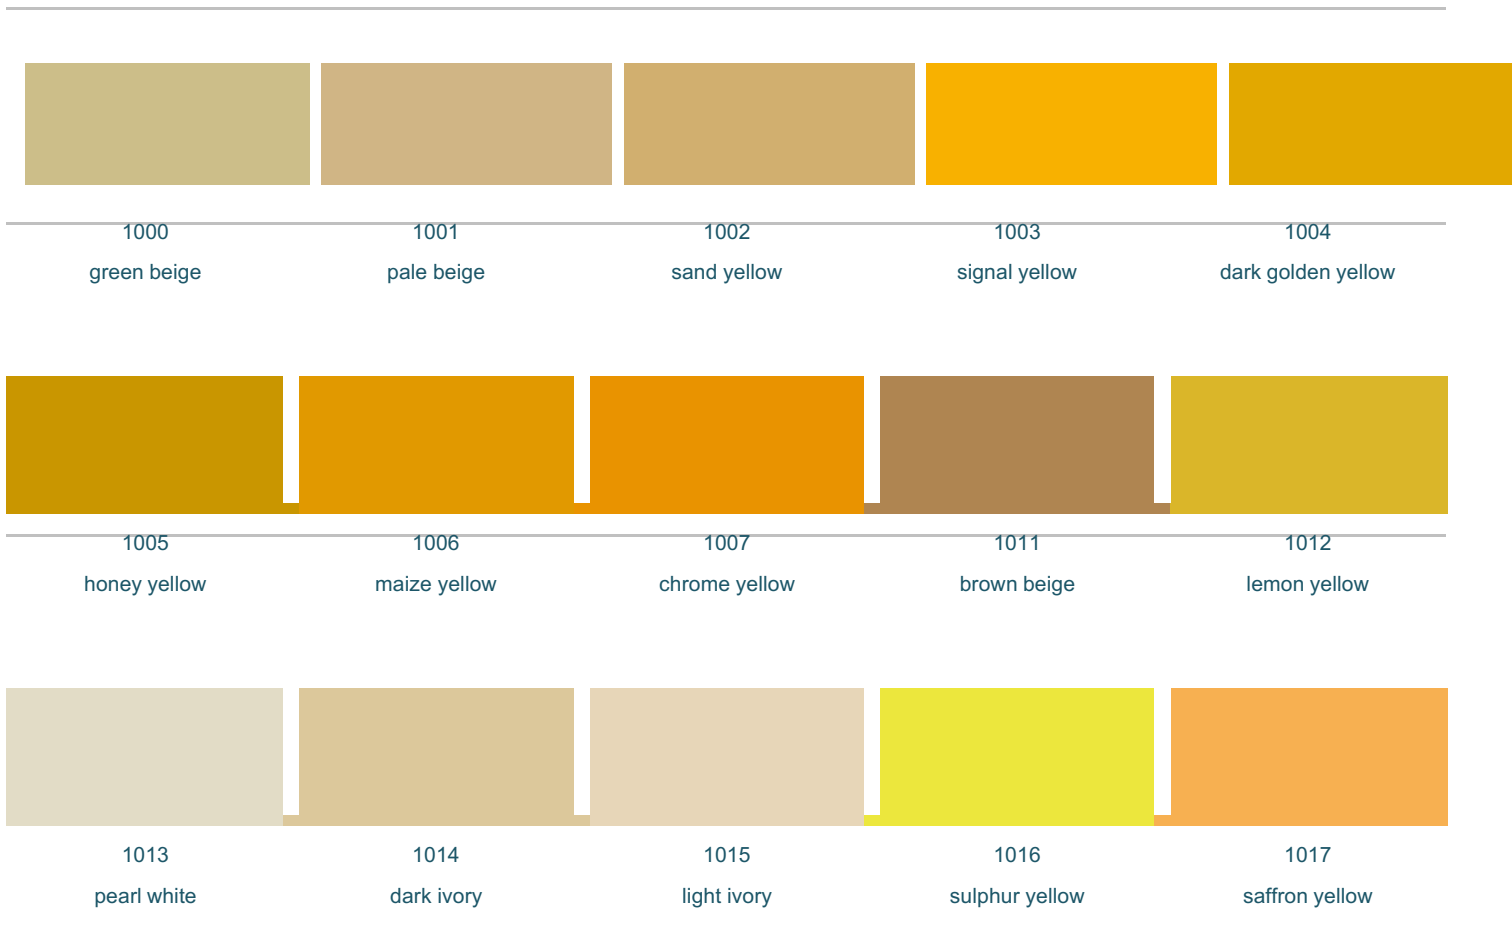

RAL K7 CLASSIC COLOURS

The RAL Classic range of colours has been used as a standard for choosing colours for over 70 years. These colours are available for Industrial coatings, Stove Enameling and Powder Coating.

On-Screen Colour Accuracy Warning

Please be aware that the colour chart below is provided as a guide only and the colours shown should not be taken as a fully accurate depiction of the RAL colour chart. This is due to variations between computer monitor technologies and display capabilities. For best results, your display should be set for 24 or 32 bit colour.

1018
zinc yellow

1019
grey beige

1020
olive yellow

1021
cadmium yellow

1023
traffic yellow

1024
ochre yellow

1027
curry yellow

1028
melon yellow

8025
pale brown

8028
earth brown

9001
cream

9002
grey white

9003
signal white

9010
pure white

9011
graphite black

9016
traffic white